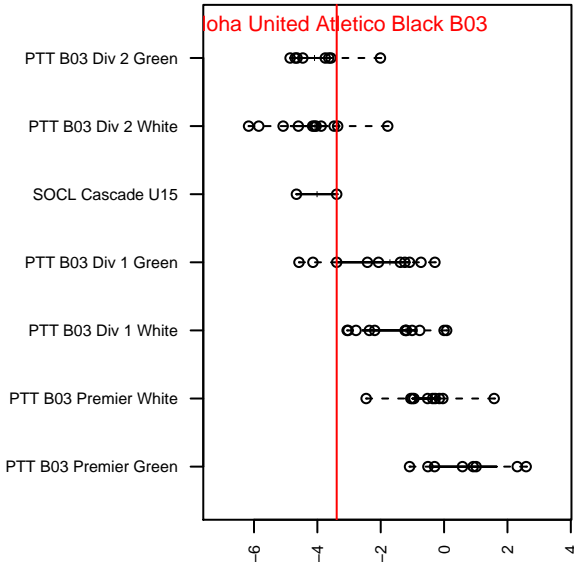

# Aloha United Atletico Black B03

Aloha United  
 Beaverton, OR  
 B03 total strength=952  
 attack=2.61 defense=1.1  
 fall league = PTT B03 Div 1 Green  
 spr league = Spr OYS B03 Div 1 White  
 notes= AUCS

alt names used:  
 AUCSC 03B Atletico Black  
 ALOHA UNITEDATLETICO BLACK U14  
 AUCSC 03B Atletico Black  
 AUCSC 03B Atletico Black

Venues played:  
 2016 PCU Summer Classic U14 Bronze  
 2016 PTT B03 Division 1 Green  
 2016 OYS Presidents Cup B03  
 2016 Spr OYS B03 Division 1 White

**attack and defense variance (black dot)  
relative to other teams  
and top 10 in region**

**attack and defense rating  
relative to others at age  
and all opponents in last 13 months**

**Performance relative to 13 month average**