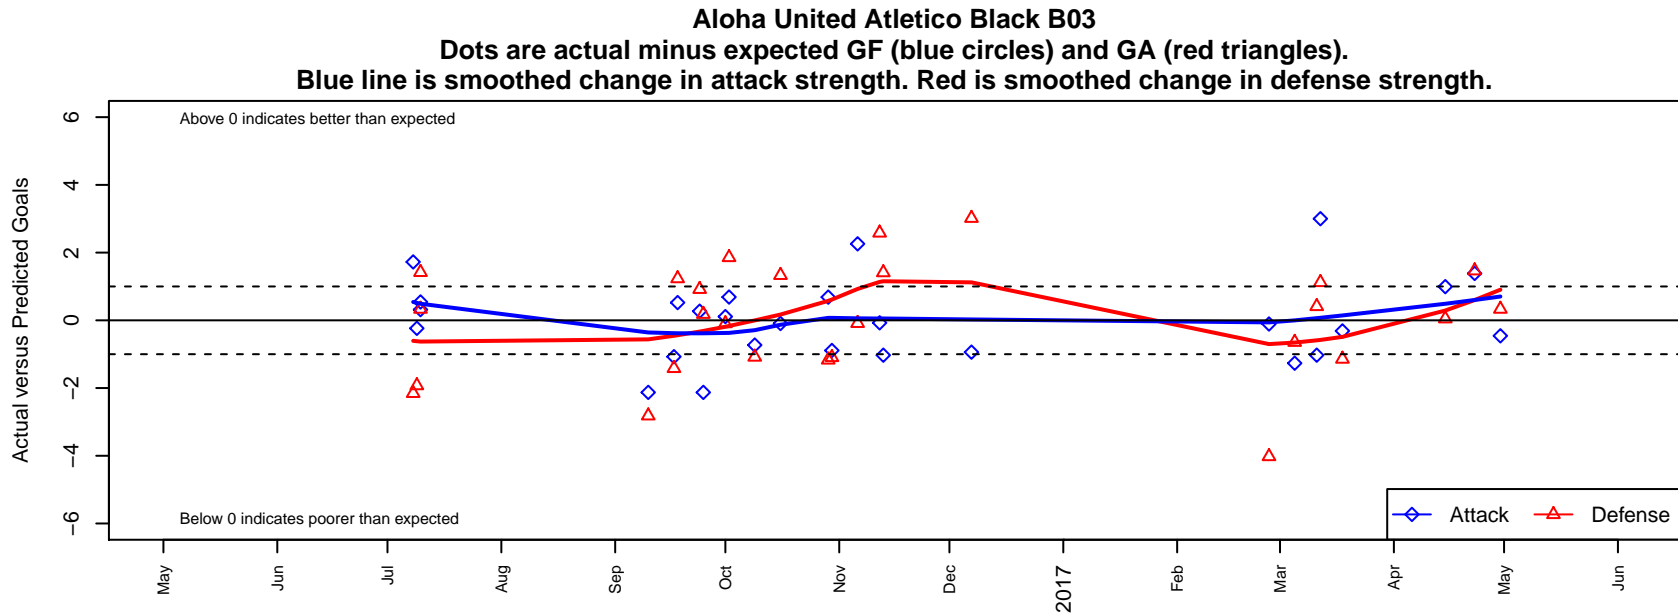

# Aloha United Atletico Black B03

Aloha United  
 Beaverton, OR  
 B03 total strength=952  
 attack=2.61 defense=1.1  
 fall league = PTT B03 Div 1 Green  
 spr league = Spr OYS B03 Div 1 White  
 notes= AUCS

**attack and defense variance (black dot)  
relative to other teams  
and top 10 in region**

**attack and defense rating  
relative to others at age  
and all opponents in last 13 months**

**Performance relative to 13 month average**