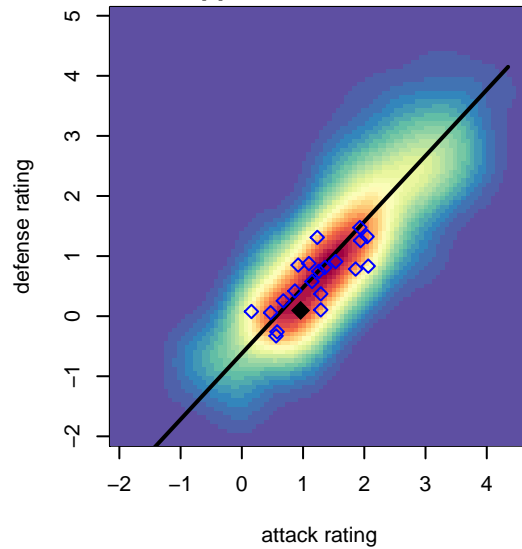

# Aloha United Atletico Black B03

Aloha United  
 Beaverton, OR  
 B03 total strength=952  
 attack=2.61 defense=1.1  
 fall league = PTT B03 Div 1 Green  
 spr league = Spr OYS B03 Div 1 White  
 notes= AUCS

alt names used:  
 AUCSC 03B Atletico Black  
 ALOHA UNITEDATLETICO BLACK U14  
 AUCSC 03B Atletico Black  
 AUCSC 03B Atletico Black

Venues played:  
 2016 PCU Summer Classic U14 Bronze  
 2016 PTT B03 Division 1 Green  
 2016 OYS Presidents Cup B03  
 2016 Spr OYS B03 Division 1 White

**attack and defense variance (black dot)  
relative to other teams  
and top 10 in region**

**attack and defense rating  
relative to others at age  
and all opponents in last 13 months**

**Performance relative to 13 month average**