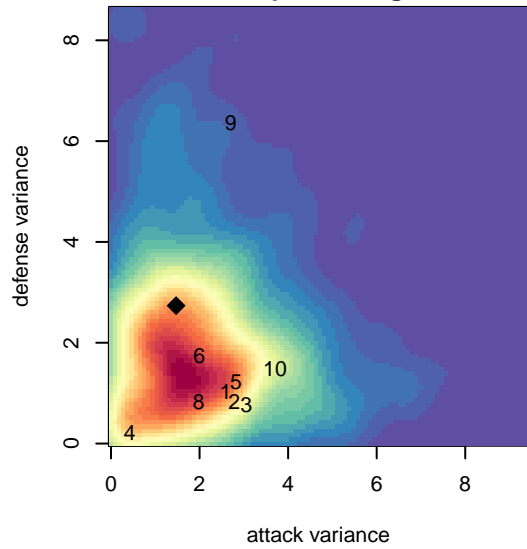

# Aloha United Atletico Black B03

Aloha United  
 Beaverton, OR  
 B03 total strength=952  
 attack=2.61 defense=1.1  
 fall league = PTT B03 Div 1 Green  
 spr league = Spr OYS B03 Div 1 White  
 notes= AUCS

**attack and defense variance (black dot)  
relative to other teams  
and top 10 in region**

**attack and defense rating  
relative to others at age  
and all opponents in last 13 months**

**Performance relative to 13 month average**